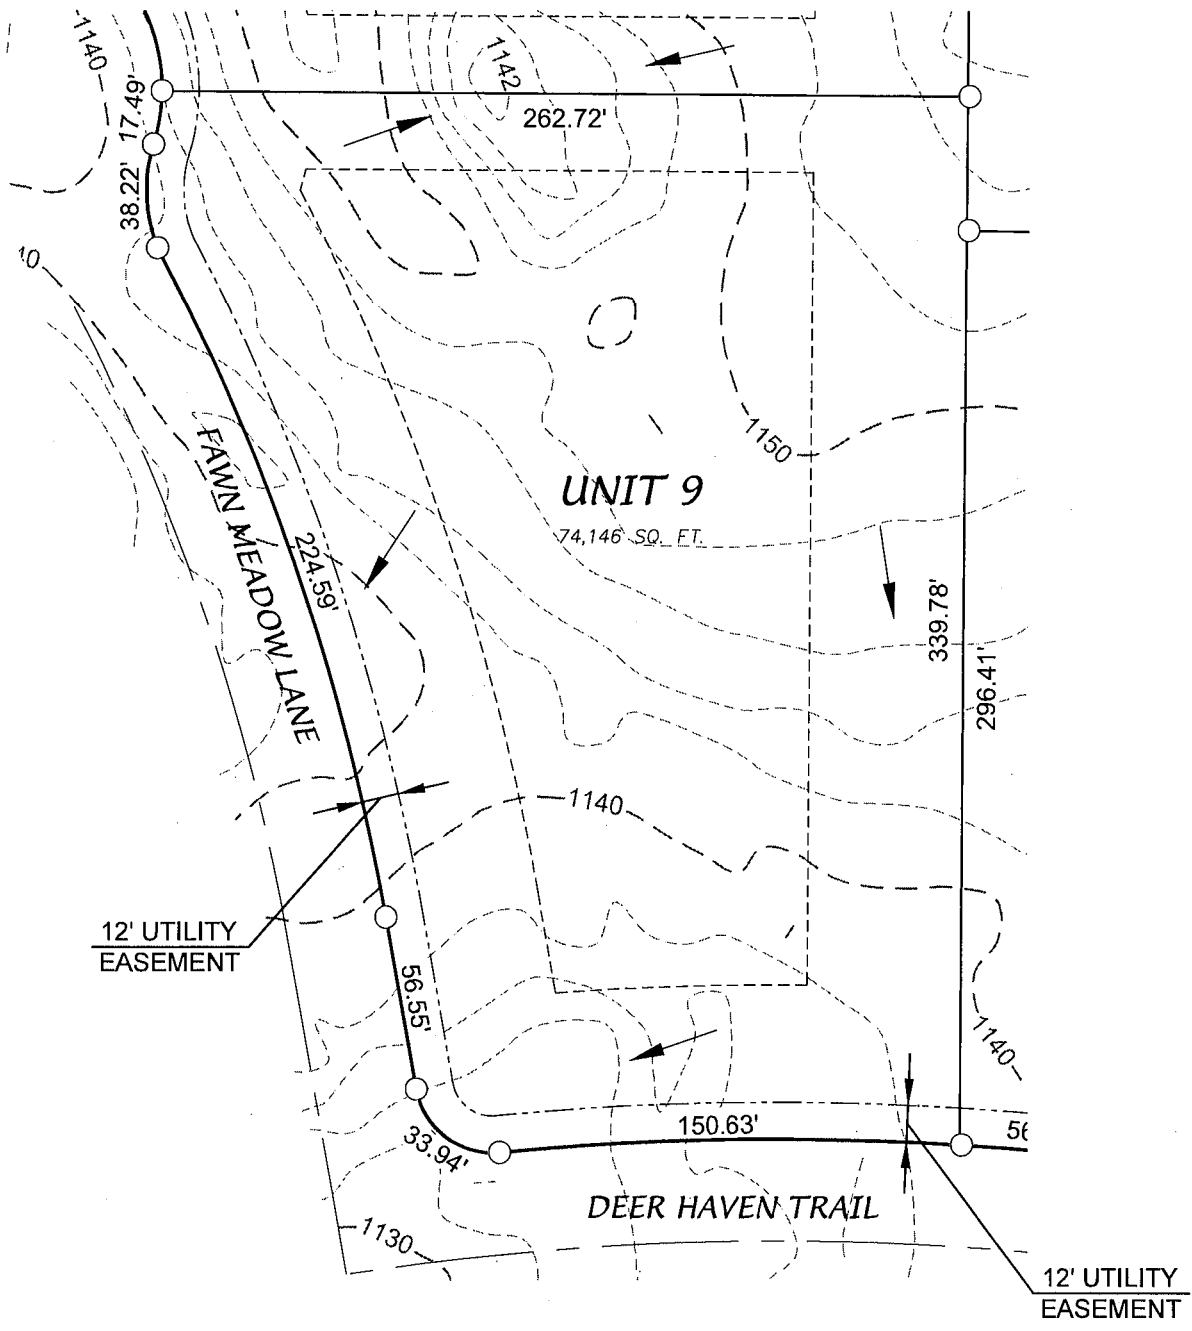

EXHIBIT F

Deer Haven Estates - Unit 9

FRONT YARD SETBACK= 50'
REAR YARD SETBACK = 50'
LEFT SIDE YARD SETBACK = 25'
RIGHT SIDE YARD SETBACK = 50'

D'ONOFRIO KOTTKE AND ASSOCIATES, INC.
7530 Westward Way, Madison, WI 53717
Phone: 608.833.7530 • Fax: 608.833.1089
YOUR NATURAL RESOURCE FOR LAND DEVELOPMENT

0 60
Scale 1" = 60'

DATE: MAY 15, 2018
F.N.: 18-05-106
REV.

DRAWN BY: NJH

U:/USER/1805106/DRAWINGS/1805106 - Lot Details.dwg

EXHIBIT F