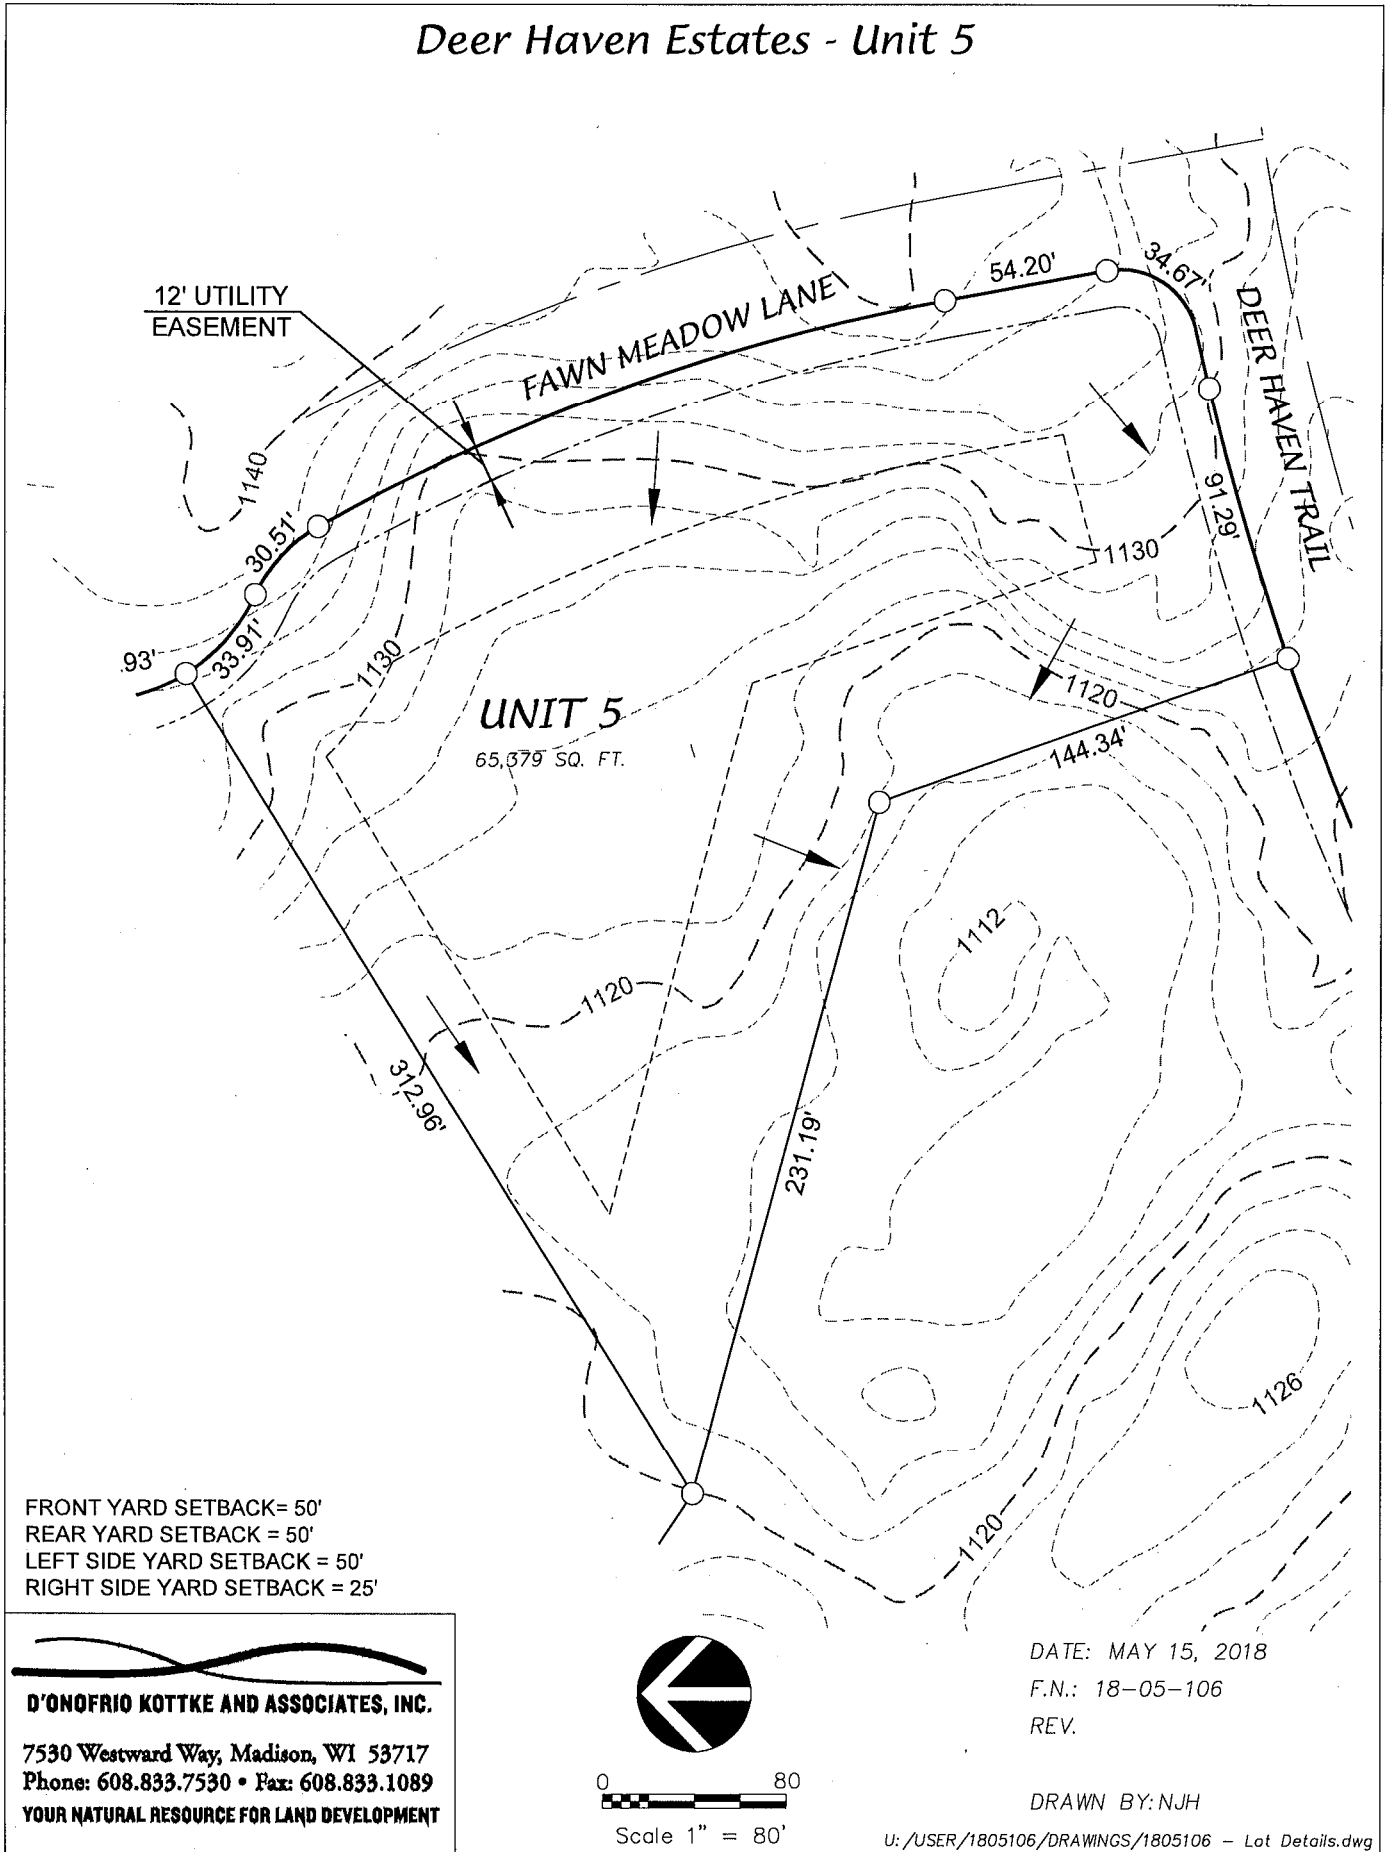

EXHIBIT F

Deer Haven Estates - Unit 5

FRONT YARD SETBACK = 50'
REAR YARD SETBACK = 50'
LEFT SIDE YARD SETBACK = 50'
RIGHT SIDE YARD SETBACK = 25'

D'ONOFRIO KOTTKE AND ASSOCIATES, INC.
7530 Westward Way, Madison, WI 53717
Phone: 608.833.7530 • Fax: 608.833.1089
YOUR NATURAL RESOURCE FOR LAND DEVELOPMENT

0 80
Scale 1" = 80'

DATE: MAY 15, 2018
F.N.: 18-05-106
REV.

DRAWN BY: NJH

U:/USER/1805106/DRAWINGS/1805106 - Lot Details.dwg

EXHIBIT F