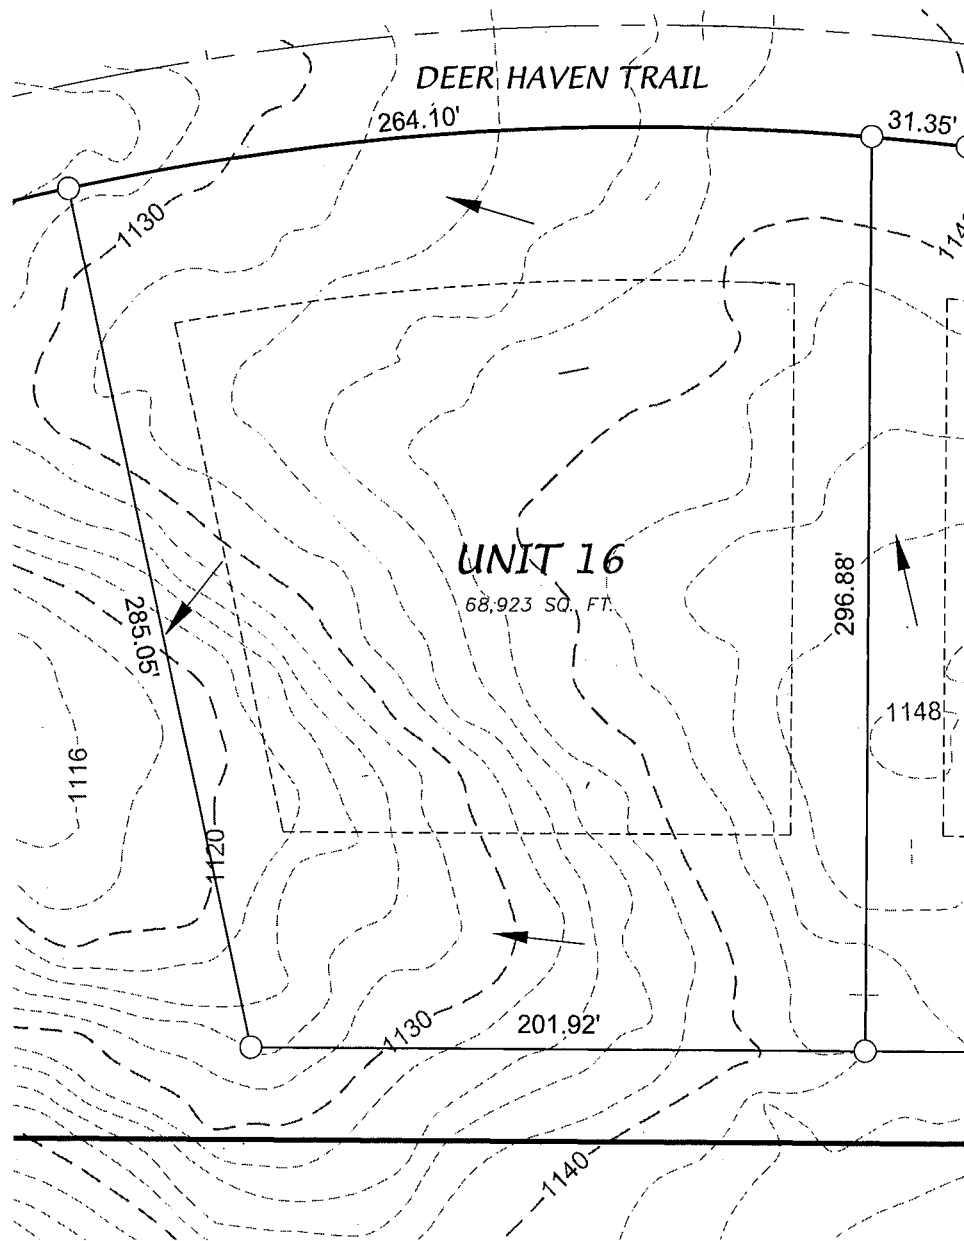

EXHIBIT F

Deer Haven Estates - Unit 16

FRONT YARD SETBACK = 50'
REAR YARD SETBACK = 70'
SIDE YARD SETBACK = 25'

D'ONOFRIO KOTTKE AND ASSOCIATES, INC.

7530 Westward Way, Madison, WI 53717
Phone: 608.833.7530 • Fax: 608.833.1089
YOUR NATURAL RESOURCE FOR LAND DEVELOPMENT

0 60

Scale 1" = 60'

DATE: MAY 15, 2018
F.N.: 18-05-106
REV.

DRAWN BY: NJH

U:/USER/1805106/DRAWINGS/1805106 - Lot Details.dwg

EXHIBIT F