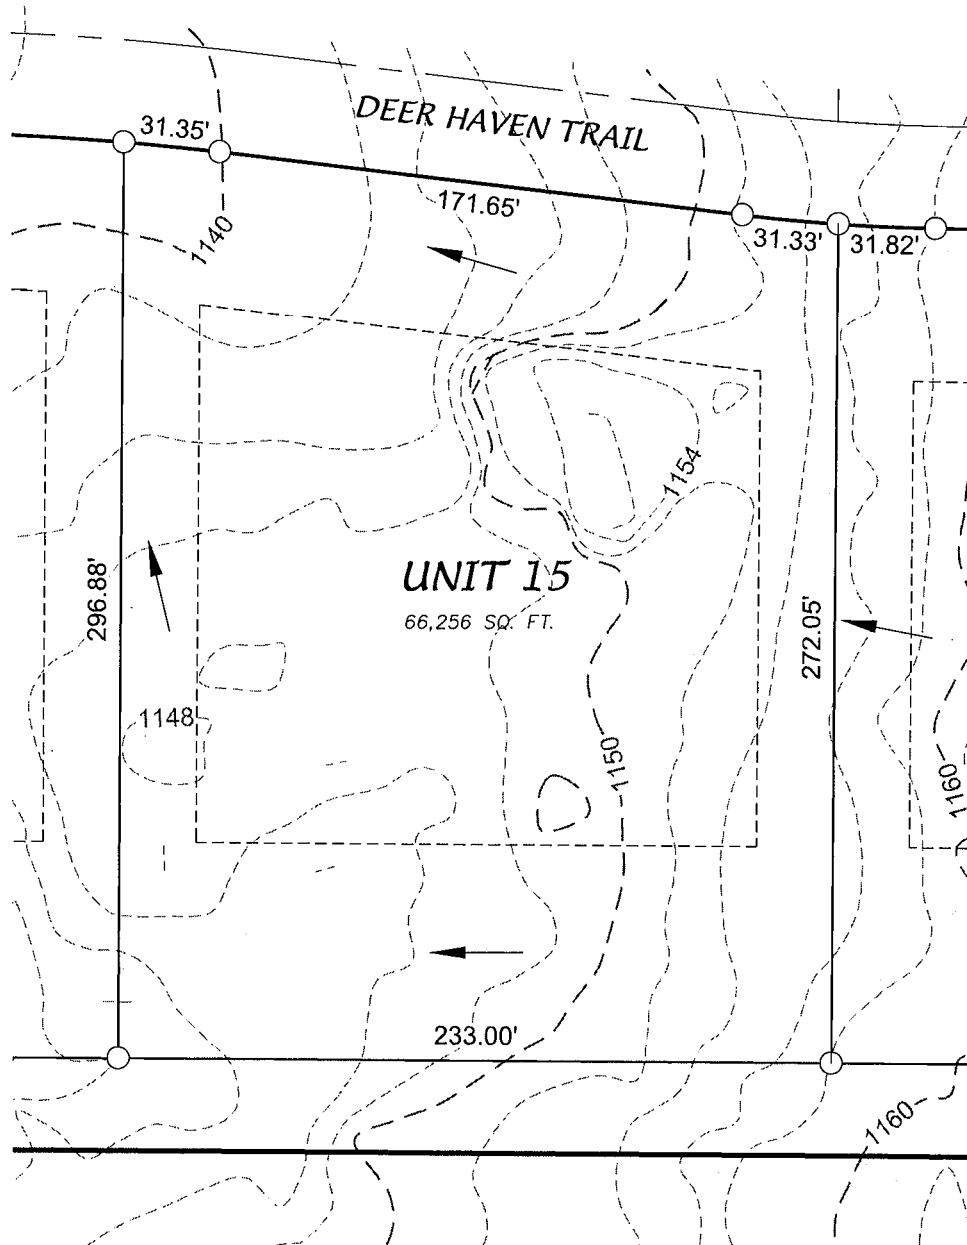

EXHIBIT F

Deer Haven Estates - Unit 15

FRONT YARD SETBACK= 50'
REAR YARD SETBACK = 70'
SIDE YARD SETBACK = 25'

D'ONOFRIO KOTTKE AND ASSOCIATES, INC.

7530 Westward Way, Madison, WI 53717
Phone: 608.833.7530 • Fax: 608.833.1089
YOUR NATURAL RESOURCE FOR LAND DEVELOPMENT

Scale 1" = 60'

DATE: MAY 15, 2018

F.N.: 18-05-106

REV.

DRAWN BY: NJH

U:/USER/1805106/DRAWINGS/1805106 - Lot Details.dwg

EXHIBIT F