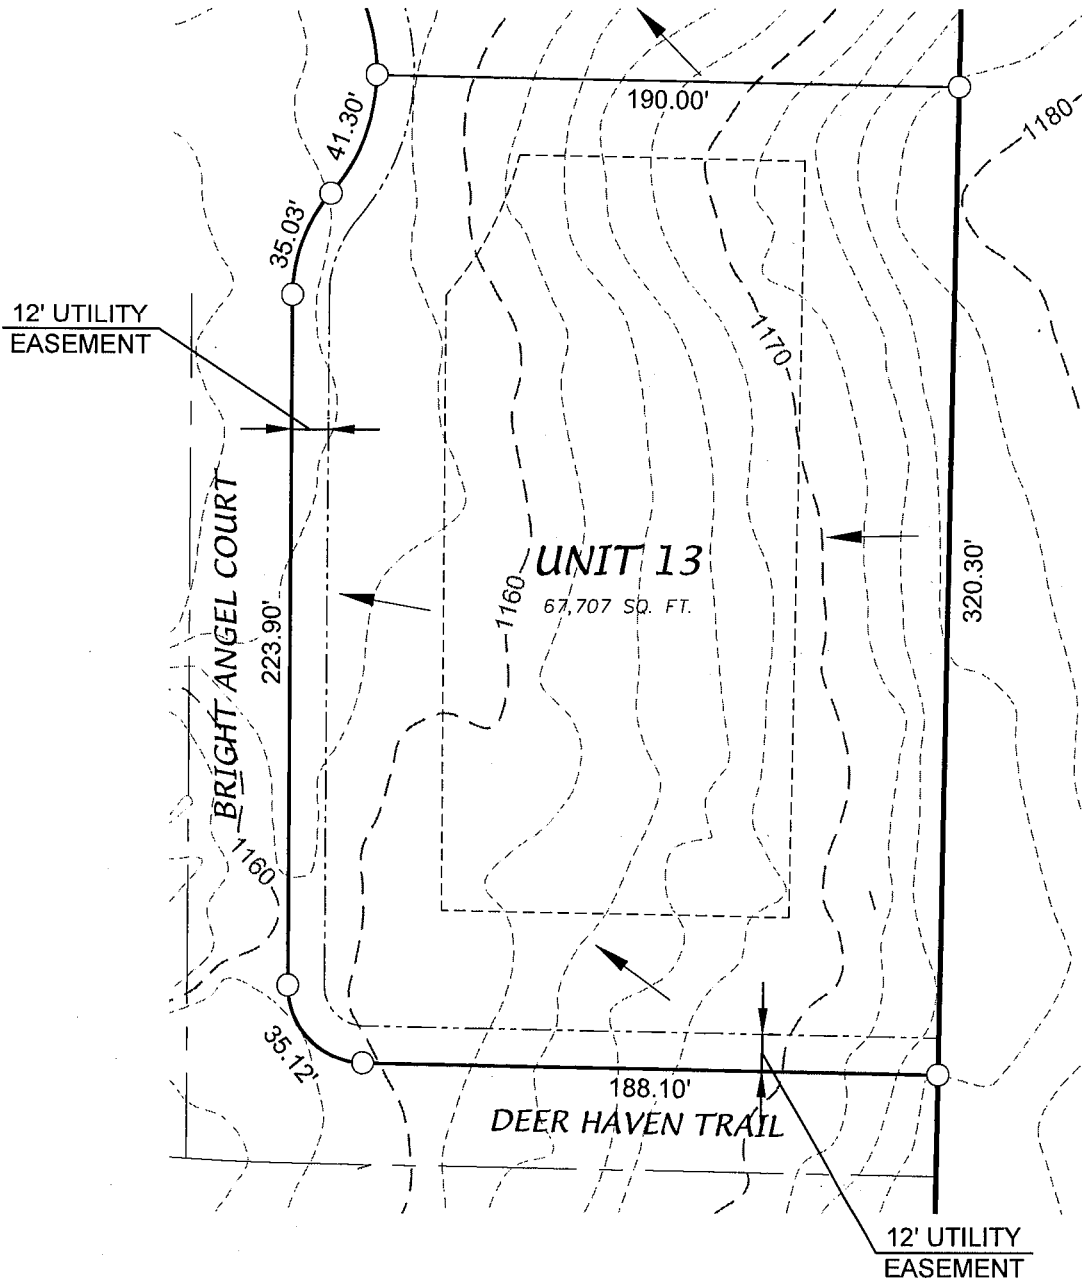

EXHIBIT F

Deer Haven Estates - Unit 13

FRONT YARD SETBACK = 50'
REAR YARD SETBACK = 50'
LEFT SIDE YARD SETBACK = 25'
RIGHT SIDE YARD SETBACK = 50'

D'ONOFRIO KOTTKE AND ASSOCIATES, INC.
7530 Westward Way, Madison, WI 53717
Phone: 608.833.7530 • Fax: 608.833.1089
YOUR NATURAL RESOURCE FOR LAND DEVELOPMENT

DATE: MAY 15, 2018
F.N.: 18-05-106
REV.

DRAWN BY: NJH

U:/USER/1805106/DRAWINGS/1805106 - Lot Details.dwg

EXHIBIT F