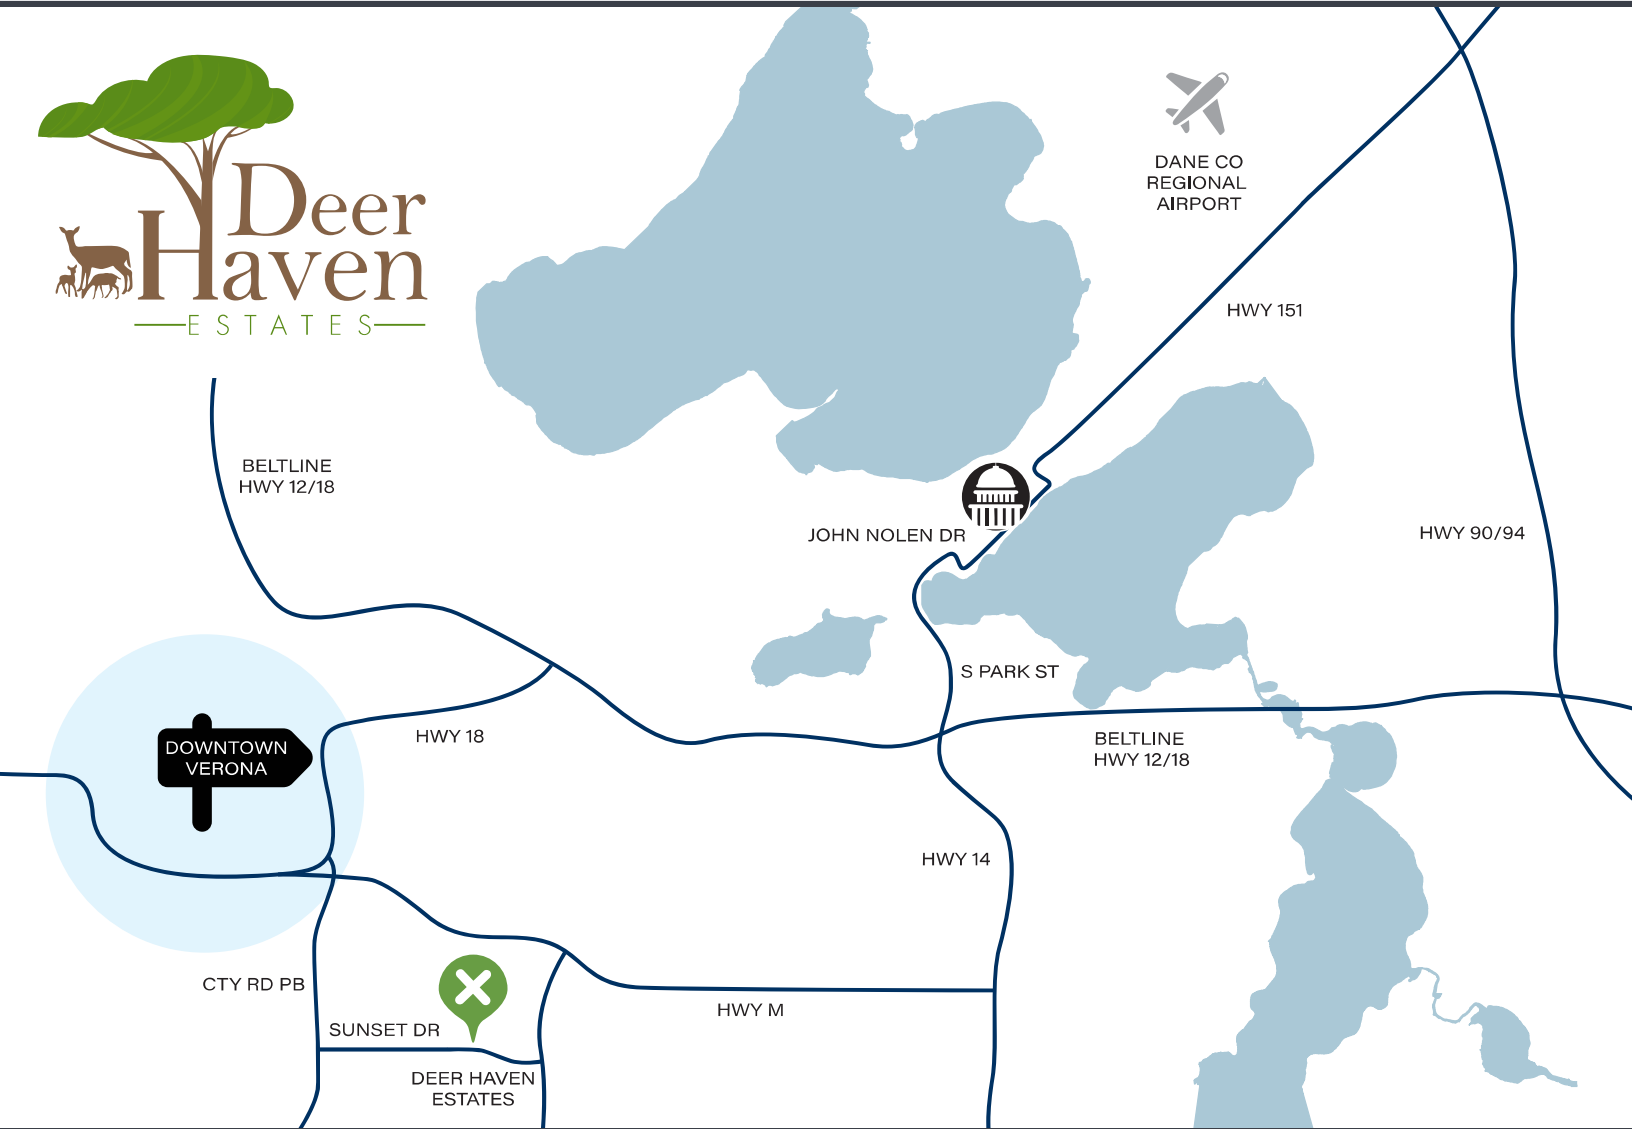

# TRADEMARK HOMES

Secluded wooded lots  
Close to Madison

Town of Verona  
Verona School District

Bring your own Builder

Lots 1.5 to 2.35 acres

[DeerHavenEstates.com](http://DeerHavenEstates.com)

NAROWETZ  
HOMES

# TRADEMARK HOMES

1  
MINUTES TO

HWY  
PB

8  
MINUTES TO

DOWNTOWN  
VERONA

21  
MINUTES TO

STATE  
CAPITOL

15  
MINUTES TO

BELTLINE  
HWY 12/18

34  
MINUTES TO

DANE COUNTY  
AIRPORT

608-513-0622 • MicheleNarowetz@gmail.com